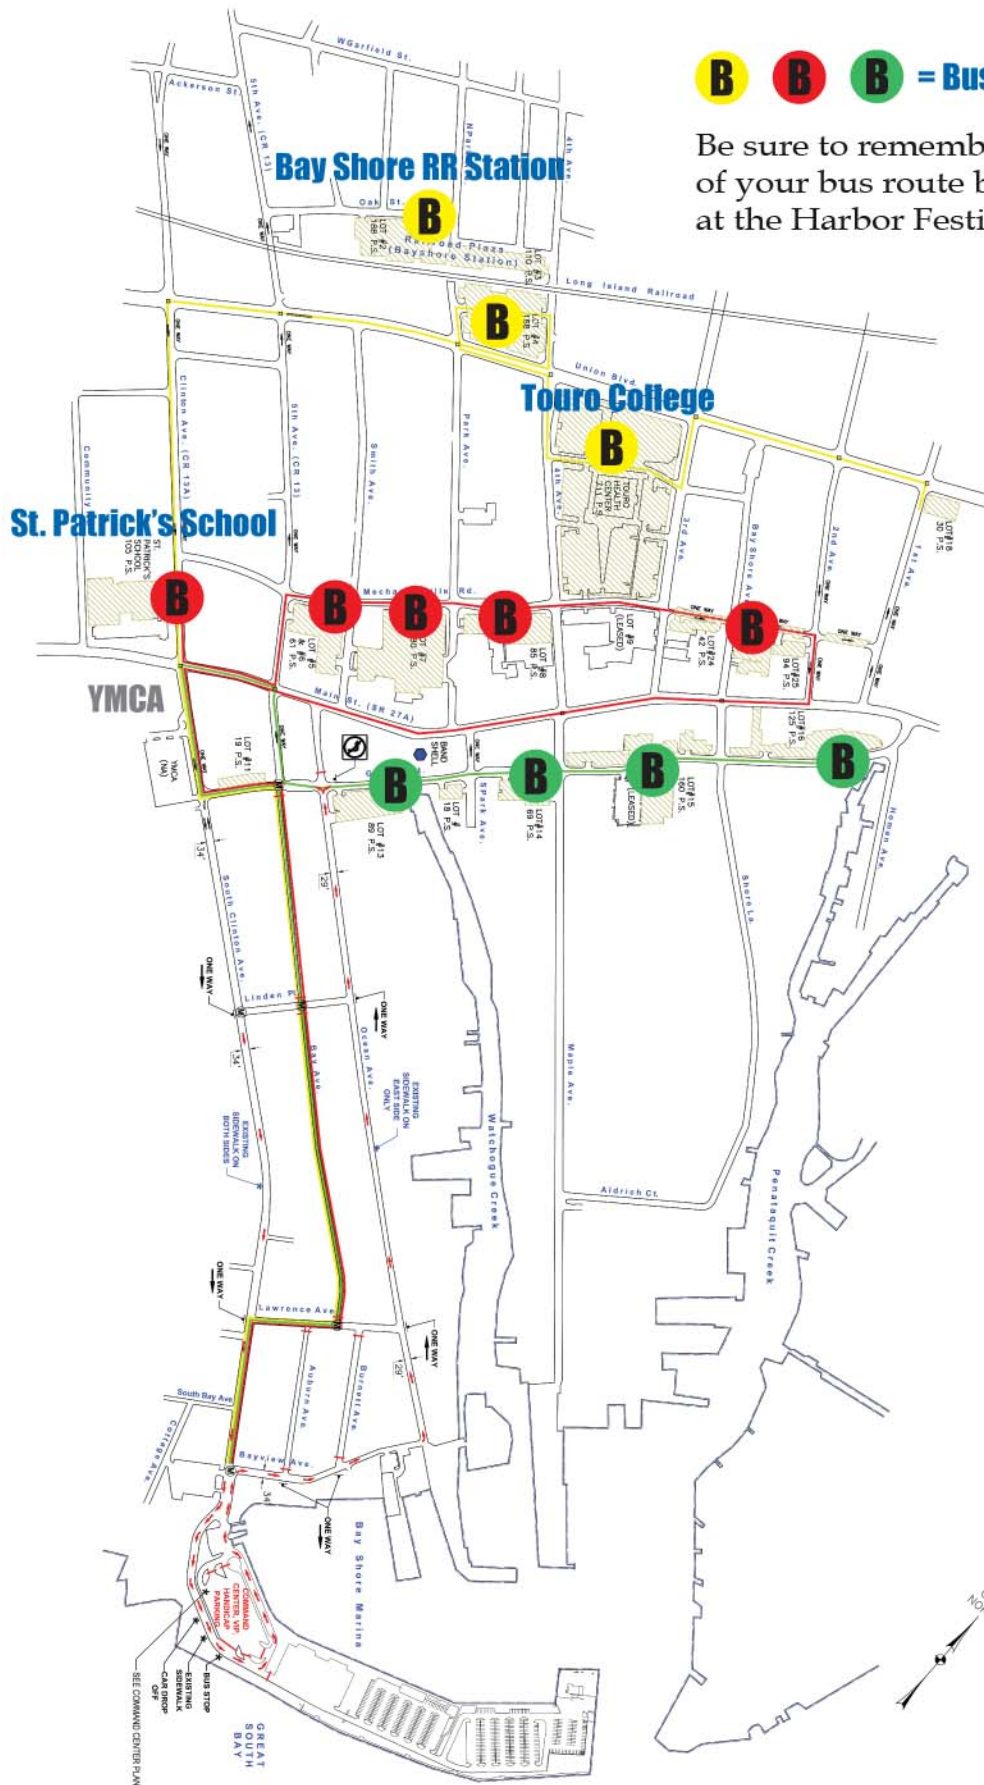

# Bay Shore Harbor Festival Free Shuttle Bus Locations

**B B B = Bus Stops**

Be sure to remember the color of your bus route before exiting at the Harbor Festival.